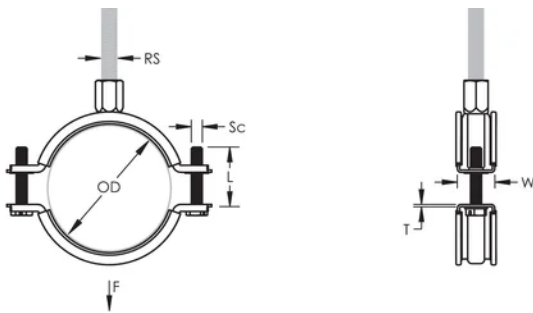

Finish: Electrogalvanized

Temperature: -50 to 110 °C

Color: Black

Outer Diameter (OD): 215 - 225 mm

Pipe Size: 8"

NB/DN: 200

Rod Size (RS): M8;M10

Width (W): 27 mm

Thickness (T): 2.25 mm

Screw Diameter (Sc): 6

Screw Length (L): 37mm

Static Load: 3600N

ADDITIONAL PRODUCT DETAILS

Lining is EPDM rubber.

DIAGRAMS

WARNING