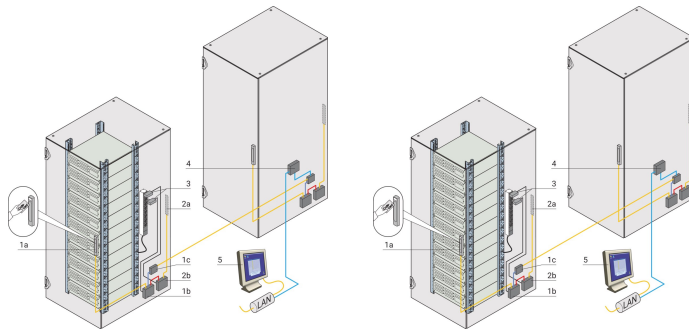

RFID Desktop Card Reader

Data Solutions

CATALOG NUMBER

60630-088

FEATURES

RFID card reader for programming transponder cards

Frequencies HID 125 kHz and MiFare 13.56 MHz

Power by USB

PRODUCT ATTRIBUTES

Product Type: Management Unit

Works With: Cabinet

Net Weight: 0.158kg

Package Quantity: 1

WARNING

nVent products shall be installed and used only as indicated in nVent's product instruction sheets and training materials. Instruction sheets are available at www.nvent.com and from your nVent customer service representative. Improper installation, misuse, misapplication or other failure to completely follow nVent's instructions and warnings may cause product malfunction, property damage, serious bodily injury and death and/or void your warranty.