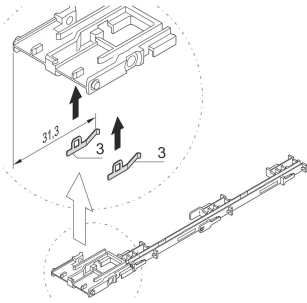

ESD Clip for Strut for AdvancedMC

CATALOG NUMBER

20849-021

ESD Clip for strut.

FEATURES

ESD Clip

PRODUCT ATTRIBUTES

Product Type: Guide Rail

Product Family: AdvancedMC

Type: ESD Clip

Works With: Guide Rails

Material: Stainless Steel

Package Quantity: 50

WARNING

nVent products shall be installed and used only as indicated in nVent's product instruction sheets and training materials. Instruction sheets are available at www.nvent.com and from your nVent customer service representative. Improper installation, misuse, misapplication or other failure to completely follow nVent's instructions and warnings may cause product malfunction, property damage, serious bodily injury and death and/or void your warranty.