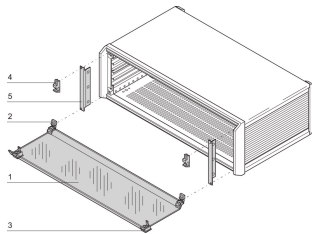

# PropacPRO Front Hood

The front hood bottom hinged can be assembled on to a PropacPRO case. It protects the PCB from accidental operations. A retrofittable lock can be installed.

## FEATURES

Mounting of hinges at top or bottom

Lock (max. 2) retrofittable

From acrylic glass, hinged, removable

Lateral cover (item 5) also serves as vertical EMC shielding of side panels

## SPECIFICATIONS

- Rack Height:** 3U
- Works With:** Cases
- Product Type:** Cover Plate
- Type:** Front Hood
- Product Family:** PropacPRO
- Material:** Thermoplastic

Table 1/1

| Catalog Number | Rack Width | Package Quantity | Depth |
|----------------|------------|------------------|-------|
| 24576-080      | 28HP       | 1                |       |
| 24576-083      | 84HP       | 1                | 175mm |
| 24576-082      | 63HP       | 1                |       |