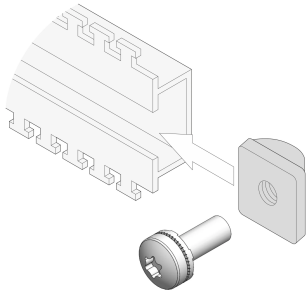

# Slide Nuts with Screw

For variable assembly of 19" components outside the EIA increments

## FEATURES

Slide Nut Kit Slide nut for C-profiles

## SPECIFICATIONS

**Finish:** Nickel Plated  
**Product Type:** Nut  
**Material:** Stainless Steel

Table 1/1

Catalog Number	Package Quantity
21120-210	4
21120-211	50