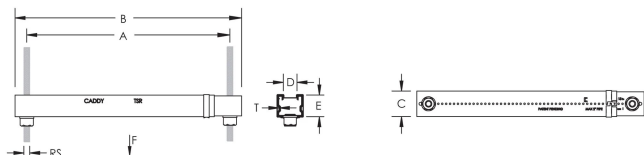

TSR1220	35 mm	1330N	880N
TSR122025	35 mm	1330N	880N

ADDITIONAL PRODUCT DETAILS

Static Load 1 represents a distributed load for 12" - 20" (300 - 500 mm) installations and a point load for 12" - 16" (300 - 400 mm) installations. Static Load 2 represents a point load for 16" - 20" (400 - 500 mm) installations.

DIAGRAMS

WARNING

nVent products shall be installed and used only as indicated in nVent's product instruction sheets and training materials. Instruction sheets are available at www.nvent.com and from your nVent customer service representative. Improper installation, misuse, misapplication or other failure to completely follow nVent's instructions and warnings may cause product malfunction, property damage, serious bodily injury and death and/or void your warranty.

North America

+1.800.753.9221
Option 1 – Customer Care
Option 2 – Technical
Support

Europe

Netherlands:
+31 800-0200135
France:
+33 800 901 793

Europe

Germany:
800 1890272
Other Countries:
+31 13 5835404

APAC

Shanghai:
+ 86 21 2412 1618/19
Sydney:
+61 2 9751 8500

Our powerful portfolio of brands:

CADDY ERICO HOFFMAN ILSCO SCHROFF TRACHTE