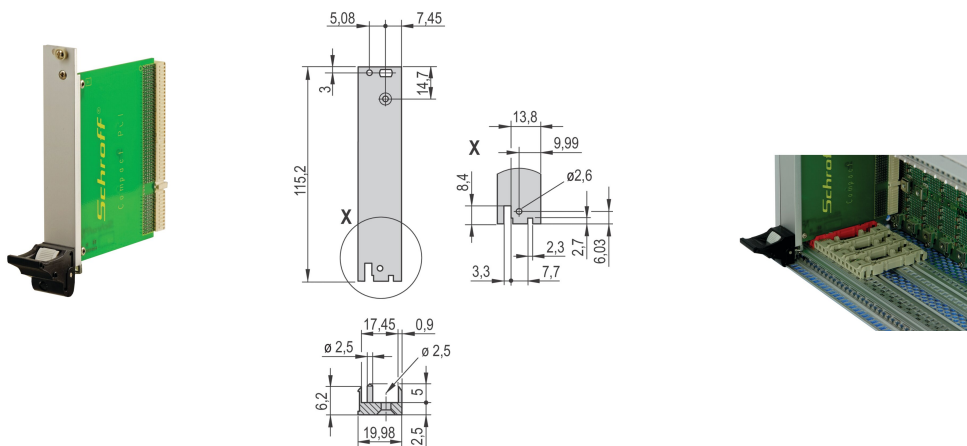

# Plug-In Unit Kit With IEL Handle for Rear I/O, Shielded, Black, 3 U, 4 HP

## CATALOG NUMBER

**20848-751**

Plug-in unit, with IEL inserter/extractor black handle, 3 U, rear I / O assembly. The U-shaped front panel enable shielding with a textile gasket.

## FEATURES

U-shaped front panel for textile gasket

Suitable for insertion and extraction forces up to 700 N (per pair)

Enable the installation of a microswitch

Enable the installation of coding pegs in accordance with IEC 60297-3-103/ IEEE 1101.10

Treated Edges: No

Complies With: IEC 60297-3-102; IEEE 1101.10; IEC 60297-3-103; IEEE 1101.1/11

EMC Shielding: Yes

Finish: Anodized; Passivated

Height (H): 128.4mm

Material: Aluminum

Product Type: Front Panel