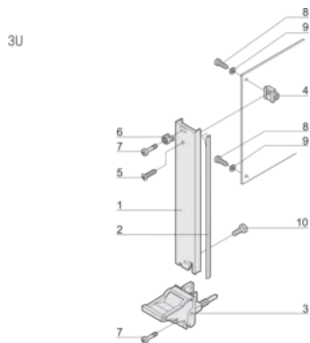

Treated Edges: No

Complies With: IEC 60297-3-102; IEEE 1101.10; IEC 60297-3-103; IEEE 1101.1/11

EMC Shielding: Yes

Finish: Anodized; Passivated

Height (H): 128.4mm

Material: Aluminum

Product Type: Front Panel

Rack Height: 3U

Type: Front Panel with Handle (PIU)

Width (W): 20mm

Net Weight: 0.08kg

## DIAGRAMS

---