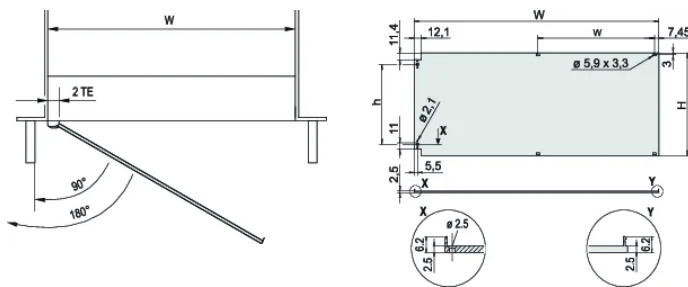

Table 1/2

Catalog Number	Rack Height	Package Quantity	Mounting	Gasket Type	Front Finish	Rear Finish
20848-611	3U	1	Hinged, Side	Textile EMC	Anodized	Conductive
20848-617	6U	1	Hinged, Side	Textile EMC	Anodized	Conductive

Table 2/2

Catalog Number	Treated Edges	Height (H)	Width (W)
20848-611	No	128.4mm	426.4mm
20848-617	No	261.8mm	426.4mm

DIAGRAMS

WARNING

nVent products shall be installed and used only as indicated in nVent's product instruction sheets and training materials. Instruction sheets are available at www.nvent.com and from your nVent customer service representative. Improper installation, misuse, misapplication or other failure to completely follow nVent's instructions and warnings may cause product malfunction, property damage, serious bodily injury and death and/or void your warranty.

North America

All locations
+1.763.422.2661
Chat with us:
nvent.com/schroff

Europe

Straubenhardt, Germany
+49.7082.794.0
Betschdorf, France
+33.3.88.90.64.90
Warsaw, Poland
+48.22.209.98.35
Assago, Italy
+39.02.932.7141
Chat with us:
nvent.com/schroff

Asia

Shanghai, China
+86.21.2412.6943
Qingdao, China
+86.532.8771.6101
Singapore
+65.6768.5800
Shin-Yokohama, Japan
+81.45.476.0271
Chat with us:
nvent.com/schroff

Middle East & India

Dubai, United Arab Emirates
+971.4.378.1700
Bangalore, India
+91.80.6715.2001
Istanbul, Turkey
+90.216.250.7374
Chat with us:
nvent.com/schroff

Our powerful portfolio of brands:

CADDY ERICO HOFFMAN ILSCO SCHROFF TRACHTE