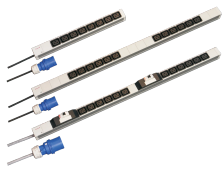

# Socket Strip, IEC C19

Modular, compact PDU with many function elements. Using a 1 U by 1 U aluminum chassis the PDU can easily be integrated in a rack with IEC C19 outlets.

## FEATURES

Socket strips with C19 IEC sockets

Socket strips can be rotated through all four directions (in 90° increments) during installation

Connecting cable 2 m, with connector in accordance with IEC 60309

## SPECIFICATIONS

**Material:** Aluminum; Polyamide

**Color:** Grey

**Product Type:** Socket Strip

Table 1/2

Catalog Number	Socket Type	Socket Quantity	Switched Outlets	Voltage AC	Package Quantity	Depth
60110-280	IEC C19	8	No	230V	1	44mm
60110-282	IEC C19	12	No	230V	1	44mm
60110-281	IEC C19	12	No	230V	1	44mm