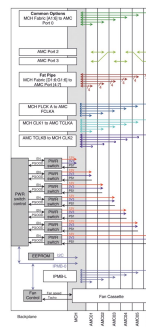

## CATALOG NUMBER

**11850-025**

1 U MicroTCA System with horizontal card cage for Single Width AdvancedMC Modules. The chassis has an AC Power input in the rear and an integrated 400 W Power Supply. The PM EMMC (Power Module Enhanced Management Controller) is installed onto the rear of the Backplane.