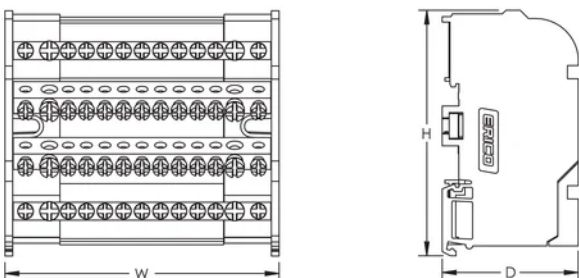

PRODUCT ATTRIBUTES

Article Number: 563740

Material: Thermoplastic; Brass

Max Current Rating, IEC: 40A

Short Term Withstand Current (I_{cw}) 1s: 4.5kA

Peak Short Circuit Current (I_{pk}): 22kA

Max Working Voltage, IEC (U_i): 500

Line Side Number of Connections: 2

Line Side Compact Stranded Wire Size: 6 - 16 mm²

Line Side Stranded Wire Size - Ferrule: 4 – 10mm²

Load Side Number of Connections: 11

Load Side Compact Stranded Wire Size: (11) 1,5 - 4 mm²

Load Side Stranded Wire Size - Ferrule: (11) 0,75 – 4 mm²

Depth (D): 50mm

Height (H): 90mm

Width (W): 100mm

Unit Weight: 0.33kg

Flammability Rating: UL® 94V-0

Complies With: IEC® 60947-7-1

ADDITIONAL PRODUCT DETAILS

Line side and load side number of connections are per pole.

Design Guideline for Distribution Blocks, Power Blocks and Power Terminals

Derating according to Ambient* Temperature (°C) to maintain working temperature of 85°C

Ambient Temperature (°C)	30°	35°	40°	45°	50°	55°	60°	65°	70°	75°
Derating Coefficient (d)	1	1	1	0.94	0.88	0.82	0.75	0.67	0.58	0.47

*environment around the terminal blocks inside the enclosure

DIAGRAMS