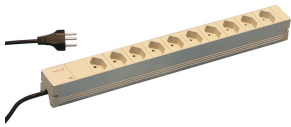

Socket Strip, Swiss

Modular, compact PDU with many function elements. Using a 1 U by 1 U aluminum chassis the PDU can easily be integrated in a rack with Swiss outlets.

CERTIFICATIONS

FEATURES

Socket strips can be rotated through all four directions (in 90° increments) during installation

230 V, 10 A

In accordance with SEV.IEC 60884

Connecting cable 2 m with Swiss version plug

Socket strips Swiss version

Installation height 1 U

Horizontal or vertical mounting

SPECIFICATIONS

Length:	438.5mm
Material:	Aluminum; Polyamide
Color:	Grey
Product Type:	Socket Strip