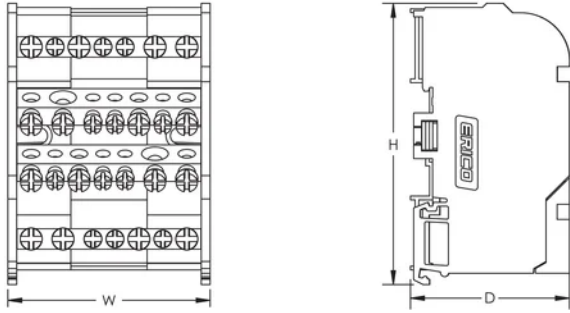

DIAGRAMS

WARNING

---

nVent products shall be installed and used only as indicated in nVent's product instruction sheets and training materials. Instruction sheets are available at www.nvent.com and from your nVent customer service representative. Improper installation, misuse, misapplication or other failure to completely follow nVent's instructions and warnings may cause product malfunction, property damage, serious bodily injury and death and/or void your warranty.

Our powerful portfolio of brands:

CADDY ERICO HOFFMAN ILSCO SCHROFF TRACHTE