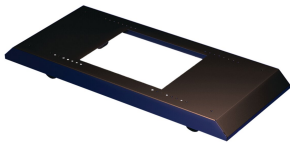

## Data Solutions

The Mobile Base for Open-Frame Racks provide stability and mobility to open-frame racks. It has models for both 19-in. 2- and 4-Post Open Frame Racks. This product mounts to the bottom of the racks previously mentioned. It includes four non-locking casters but will also accept standard levelers. Please note, catalog number PMBLM12 must be ordered separately, however the mounting hardware is included.

### FEATURES

The Mobile Base for Open-Frame Racks provide stability and mobility to open-frame racks

It has models for both 19-in. 2- and 4-Post Open Frame Racks

This product mounts to the bottom of the racks previously mentioned. It includes four non-locking casters but will also accept standard levelers