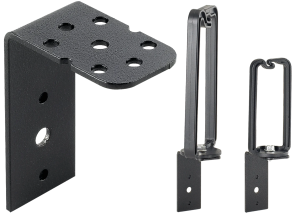

Universal D-Ring Bracket

The Universal D-Ring Bracket mounts D-Ring's (order separately) on ProLine or Network Vertical Tie-Down Cable Manager, ProLine Front-to-Back D-Ring Bracket or grid strap. The D-Ring locks into hole provided on the bracket, creating support for cable management. It is made of steel, coated with RAL 9005 black polyester powder paint and includes mounting hardware.

FEATURES

The Universal D-Ring Bracket mounts D-Ring's (order separately) on ProLine or Network Vertical Tie-Down Cable Manager, ProLine Front-to-Back D-Ring Bracket or grid strap

The D-Ring locks into hole provided on the bracket, creating support for cable management

It is made of steel, coated with RAL 9005 black polyester powder paint and includes mounting hardware

SPECIFICATIONS

Table 1/1

Catalog Number	Article Number	Material	Finish	Color	Color Code	Thickness
EDRBK10	16032	Mild Steel	Powder Coated	Jet Black	RAL 9005	1.9mm