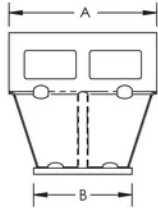

Adjustable Fixing Bracket

CERTIFICATIONS

FEATURES

Secures SPEEDWAY Cable Ladder to structural elements for horizontal and vertical runs

Installs quickly and easily with included hardware

Low profile allows for installations in tight spaces

SPECIFICATIONS

Table 1/2

Catalog Number	Article Number	Material	Finish	A	B	C
CLSWAFBGA	842050	Steel	Hot-Dip Galvanized	60 mm	40 mm	58 mm

Table 2/2

Catalog Number	Article Number	D
CLSWAFBGA	842050	2.5 mm

DIAGRAMS