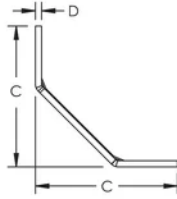

Adjustable Fixing Bracket

CERTIFICATIONS

FEATURES

Secures SPEEDWAY Cable Ladder to structural elements for horizontal and vertical runs

Installs quickly and easily with included hardware

Low profile allows for installations in tight spaces

SPECIFICATIONS

Table 1/2

Catalog Number	Article Number	Material	Finish	A	B	C
CLSWAFBGA	842050	Steel	Hot-Dip Galvanized	60 mm	40 mm	58 mm

Table 2/2

Catalog Number	Article Number	D
CLSWAFBGA	842050	2.5 mm

DIAGRAMS