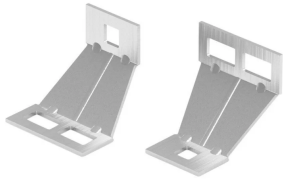

Adjustable Fixing Bracket

CERTIFICATIONS

FEATURES

Secures SPEEDWAY Cable Ladder to structural elements for horizontal and vertical runs

Installs quickly and easily with included hardware

Low profile allows for installations in tight spaces

SPECIFICATIONS

Table 1/2

Catalog Number	Article Number	Material	Finish	A	B	C
CLSWAFBGA	842050	Steel	Hot-Dip Galvanized	60 mm	40 mm	58 mm

Table 2/2

Catalog Number	Article Number	D
CLSWAFBGA	842050	2.5 mm

DIAGRAMS