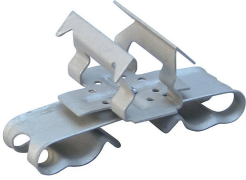

SCD Multi-Cable to Deck Clip

FEATURES

Provides support for low voltage cables

Flared edges for cable protection

Rotates 360 degrees to support various directional runs of cable

No tools required for installation