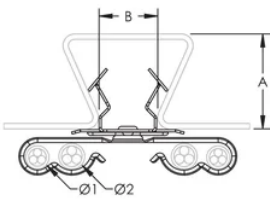

SPECIFICATIONS

DIAGRAMS

WARNING

nVent products shall be installed and used only as indicated in nVent's product instruction sheets and training materials. Instruction sheets are available at www.nvent.com and from your nVent customer service representative. Improper installation, misuse, misapplication or other failure to completely follow nVent's instructions and warnings may cause product malfunction, property damage, serious bodily injury and death and/or void your warranty.