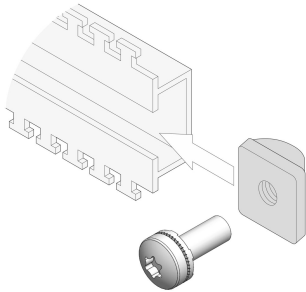

# Slide Nuts with Screw

For variable assembly of 19" components outside the EIA increments

## FEATURES

Slide Nut Kit Slide nut for C-profiles

## SPECIFICATIONS

**Finish:** Nickel Plated  
**Product Type:** Nut  
**Material:** Stainless Steel

Table 1/1

Catalog Number	Package Quantity
21120-210	4
21120-211	50