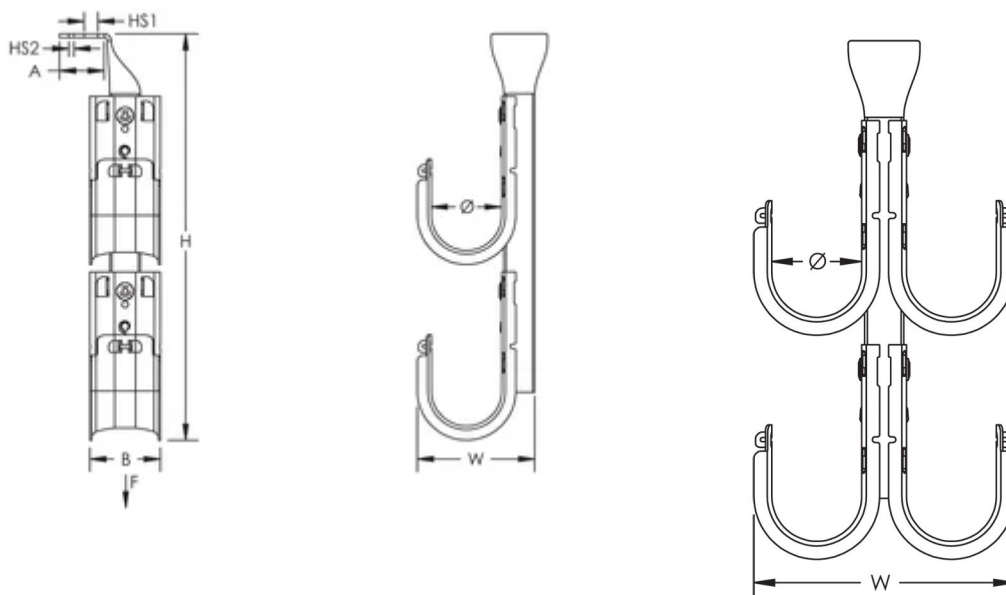

Tiers: 4

Height (H): 514mm

Width (W): 84.8mm

Hole Size 1 (HS1): 10.3mm

Hole Size 2 (HS2): 4.7mm

A: 36.5mm

B: 50mm

Static Load 1 (F1): 1080N

Static Load 2 (F2): 810N

ADDITIONAL PRODUCT DETAILS

Static loads represent maximum load limit of J-Hook tree. Static load limit of each J-Hook is 60 lb (270 N).

Refer to Static Load 1 when fastening J-Hook tree using Hole Size 1. Refer to Static Load 2 when fastening J-Hook tree using Hole Size 2.

Non-continuous supports may not exceed spacing of 5' (1.5 m) per TIA 569-C.9.7 and EN 50174-2.

DIAGRAMS

WARNING

nVent products shall be installed and used only as indicated in nVent's product instruction sheets and training materials. Instruction sheets are available at www.nvent.com and from your nVent customer service representative. Improper installation, misuse, misapplication or other failure to completely follow nVent's instructions and warnings may cause product malfunction, property damage, serious bodily injury and death and/or void your warranty.