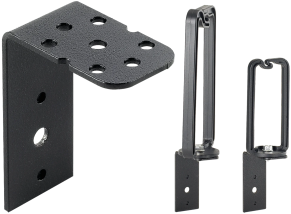

Universal D-Ring Bracket

The Universal D-Ring Bracket mounts D-Ring's (order separately) on ProLine or Network Vertical Tie-Down Cable Manager, ProLine Front-to-Back D-Ring Bracket or grid strap. The D-Ring locks into hole provided on the bracket, creating support for cable management. It is made of steel, coated with RAL 9005 black polyester powder paint and includes mounting hardware.

FEATURES

The Universal D-Ring Bracket mounts D-Ring's (order separately) on ProLine or Network Vertical Tie-Down Cable Manager, ProLine Front-to-Back D-Ring Bracket or grid strap

The D-Ring locks into hole provided on the bracket, creating support for cable management

It is made of steel, coated with RAL 9005 black polyester powder paint and includes mounting hardware

SPECIFICATIONS

Table 1/1

Catalog Number	Article Number	Material	Finish	Color	Color Code	Thickness
EDRBK10	16032	Mild Steel	Powder Coated	Jet Black	RAL 9005	1.9mm