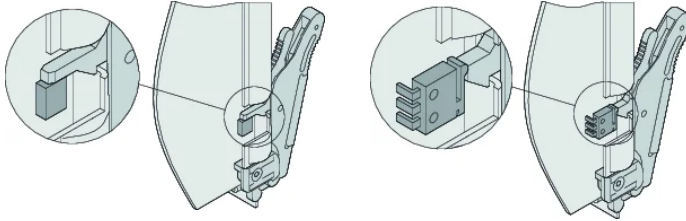

Table 2/2

Catalog Number	Height (H)	Width (W)
20818-160	323.15mm	28.95mm
20818-169	323.15mm	28.95mm
20818-161	323.15mm	28.95mm
20818-170	323.15mm	28.95mm

DIAGRAMS

WARNING

nVent products shall be installed and used only as indicated in nVent's product instruction sheets and training materials. Instruction sheets are available at www.nvent.com and from your nVent customer service representative. Improper installation, misuse, misapplication or other failure to completely follow nVent's instructions and warnings may cause product malfunction, property damage, serious bodily injury and death and/or void your warranty.

North America

All locations
+1.763.422.2661
Chat with us:
nvent.com/schroff

Europe

Straubenhardt, Germany
+49.7082.794.0
Betschdorf, France
+33.3.88.90.64.90
Warsaw, Poland
+48.22.209.98.35
Assago, Italy
+39.02.932.7141
Chat with us:
nvent.com/schroff

Asia

Shanghai, China
+86.21.2412.6943
Qingdao, China
+86.532.8771.6101
Singapore
+65.6768.5800
Shin-Yokohama, Japan
+81.45.476.0271
Chat with us:
nvent.com/schroff

Middle East & India

Dubai, United Arab Emirates
+971.4.378.1700
Bangalore, India
+91.80.6715.2001
Istanbul, Turkey
+90.216.250.7374
Chat with us:
nvent.com/schroff

Our powerful portfolio of brands:

CADDY ERICO HOFFMAN ILSCO SCHROFF TRACHTE