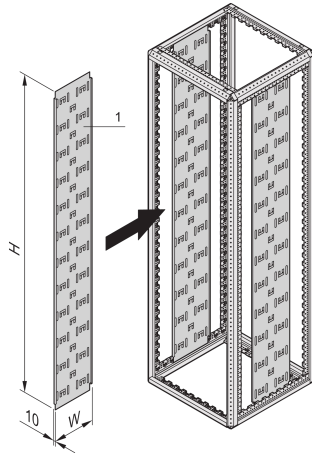

Varistar Cable Panel

Vertical cable panel for Varistar free standing cabinets powdered in cabinet color in different widths.

CERTIFICATIONS

FEATURES

For fitting directly onto the frame

Cables are assembled in place with cable ties or Velcro

SPECIFICATIONS

Product Type: Cabinet/Rack Panel

Material: Steel

Table 1/2

Catalog Number	Rack Height	Height	Width	Depth	Package Quantity	Color
23130-625	52U	2450mm	250mm	250mm	2	Black Grey
23130-502		1019mm	110mm	10mm	2	Black Grey
23130-422	47U	2200mm	150mm	150mm	2	Black Grey
23130-501		446mm	110mm	10mm	2	Black Grey

CatalogNumber	Rack Height	Height	Width	Depth	Package Quantity	Color
23130-503		670mm	110mm	10mm	2	Black Grey
23130-500		604mm	110mm	10mm	2	Black Grey
23130-504		496mm	110mm	10mm	2	Black Grey
23130-628	52U	2450mm	150mm	150mm	2	Black Grey
23130-420	38U	1800mm	150mm	150mm	2	Black Grey
23130-150	42U	2000mm	250mm	250mm	2	Black Grey
23130-151	47U	2200mm	250mm	250mm	2	Black Grey
23130-421	42U	2000mm	150mm	150mm	2	Black Grey
23130-499		915.5mm	110mm	10mm	2	Black Grey