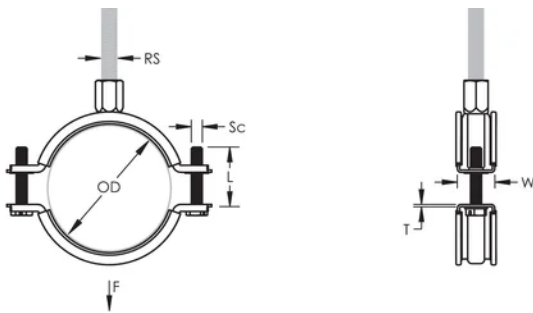

Finish: Electrogalvanized

Temperature: -50 to 110 °C

Color: Black

Outer Diameter (OD): 19 - 25 mm

Pipe Size: 1/2"

NB/DN: 15

Rod Size (RS): M8;M10

Width (W): 20 mm

Thickness (T): 1 mm

Screw Diameter (Sc): 6

Screw Length (L): 22mm

Static Load: 1000N

ADDITIONAL PRODUCT DETAILS

Lining is EPDM rubber.

DIAGRAMS

WARNING