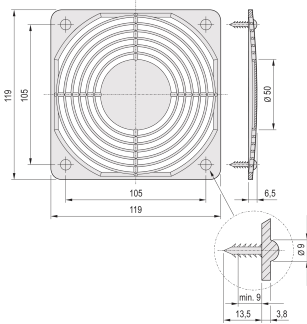

Protective Grille

Protective grille for AC and DC fans.

CERTIFICATIONS

FEATURES

Grille may be mounted on a front panel or the wall of the housing

Optimised noise level and air resistance

SPECIFICATIONS

Table 1/1

Catalog Number	Works With	Finish	Material	Package Quantity
60197-019	19" Fan Trays	Chrome	Steel	1
60225-052	19" Fan Trays		Polyamide	1
60225-053	19" Fan Trays		Polyamide	1

WARNING

nVent products shall be installed and used only as indicated in nVent's product instruction sheets and training materials. Instruction sheets are available at www.nvent.com and from your nVent customer service representative. Improper installation, misuse, misapplication or other failure to completely follow nVent's instructions and warnings may cause product malfunction, property damage, serious bodily injury and death and/or void your warranty.