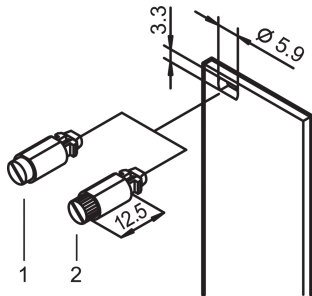

Quick Release Fastener

1/4 rotary lock with defined stop.

CERTIFICATIONS

FEATURES

1/4 rotary lock with defined stop

Identification of locking position due to slot position

Vibration and shake proof

Qty 100 pieces

SPECIFICATIONS

Works With:	Front Panels
Product Type:	Hardware Kit
Finish:	Nickel Plated
Material:	Steel; Zinc Alloy; Thermoplastic

Table 1/2

Catalog Number	Color	Package Quantity	Color Code	Depth	Height	Width
21101-850	Jet Black	100	RAL 9005	20.6mm	6mm	7mm
21101-847	Pebble Grey	100	RAL 7032	16.7mm	6mm	7mm
21101-849	Pebble Grey	100	RAL 7032	20.6mm	6mm	7mm

CatalogNumber	Color	Package Quantity	Color Code	Depth	Height	Width
21101-848	Jet Black	100	RAL 9005	16.7mm	6mm	7mm

Table 2/2

Catalog Number	Fastener Type
21101-850	Knurled, Slotted Head
21101-847	Slotted Head
21101-849	Knurled, Slotted Head
21101-848	Slotted Head