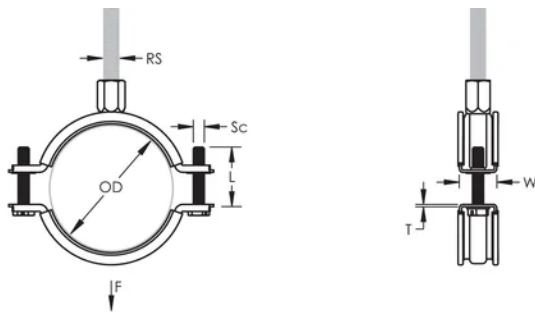

Longer ears position the screw farther from the hanger, improving tool clearance when the screw is tightened

Combination nut can be attached to M8 or M10 threaded rod, simplifying material handling

Screw length has been optimized to accommodate an increased pipe range, reducing inventory

NB/DN: 15

Rod Size (RS): M8;M10

Width (W): 20 mm

Thickness (T): 1 mm

Screw Diameter (Sc): 6

Screw Length (L): 22mm

Static Load: 700N

## ADDITIONAL PRODUCT DETAILS

---

Lining is EPDM rubber.

## DIAGRAMS

---