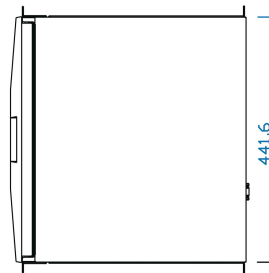

19" Drawer With Keyboard 1 U, Touchpad, RAL 9005, UK Keyboard

Data Solutions

CATALOG NUMBER

60118-569

19" rack mountable drawer with keyboard with full extension.

CERTIFICATIONS

FEATURES

Extendable 1 U drawer with keyboard including function keys, number pad, touchpad

Locking at full extension and in the inserted state

Connection to USB for keyboard and mouse

Installation dimension 19" rail distance (c-dimension) from 470 ... 700 mm)

Color jet black (RAL 9005)

PRODUCT ATTRIBUTES

Rack Height: 1U

Depth: 400mm

Color: Jet Black

Package Quantity: 1

Color Code: RAL 9005

Product Type: Cabinet/Rack Drawer

Type: Keyboard

Works With: 19" Cabinets