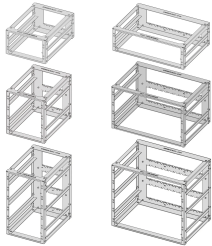

On Board Rack

Suitable for ongoing vibrations, shock, high temperatures, and high humidity.

CERTIFICATIONS

FEATURES

For mobile railway applications

Suitable for ongoing vibrations, shock, high temperatures, and high humidity

Suitable for 1, 2, or 3 U SNCF subracks (NF F61-005, CF 60-002)

Rear side is equipped for standard connectors; crossbar can be custom-coded for the SNCF coding pins

Crossbar with integrated cable channel

Several racks can be stacked or fitted in rows

Produced using a welding process, certified to EN 15085 (CL2)

Stainless Steel welds passivated to prevent corrosion

SPECIFICATIONS

Static Load:	25kg
Depth:	341.8mm
Product Type:	Rack
Complies With:	SNCF NFF 61005; SNCF NFF 60002
Frame Material:	Steel

Table 1/1

Catalog Number	Rack Height	Height	Rack Width	Width	Package Quantity	Material
10170-013	6U	290mm	36HP	252.65mm	1	Stainless Steel
10170-017	9U	423.4mm	36HP	252.65mm	1	Stainless Steel
10170-012	6U	290mm	84HP	496.4mm	1	Stainless Steel
10170-014	3U	156.7mm	84HP	496.4mm	1	Stainless Steel
10170-016	9U	423.4mm	84HP	496.4mm	1	Stainless Steel
10170-015	3U	156.7mm	36HP	252.65mm	1	Stainless Steel