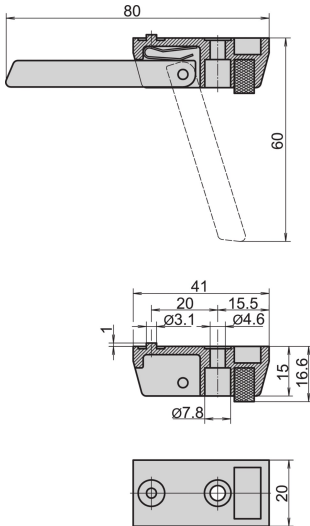

Die Cast Foot

The tip-up feet from aluminum die cast material enable mounting on the bottom plate of a case. Available with or without tip-up function. Color RAL 9006 White Aluminum.

CERTIFICATIONS

FEATURES

Positioning of case is secured by anti-slip rubber inserts

Can be used instead of standard feet

Load-carrying capacity: 50 kg per foot, max case weight 40 kg

Mounting holes are provided in bottom cover of the cases

SPECIFICATIONS

Material:	Aluminum
Works With:	Cases
Product Family:	RatiopacPRO; RatiopacPRO AIR; CompacPRO; PropacPRO; Inpac
Product Type:	Foot
Color:	Silver

Table 1/1

Catalog Number	Package Quantity	Color Code	Type
10603-001	1	RAL 9006	Foot, Without Tip-up
10603-002	1	RAL 9006	Foot, With Tip-up