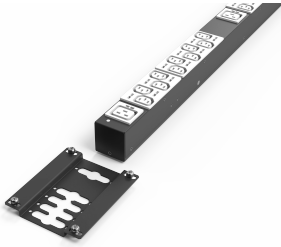

PDU Mounting Bracket

Assembly kits for PDUs. Allows easy integration of PDUs in a rack.

CERTIFICATIONS

FEATURES

Easy assembly of basic and RackPower PDUs

SPECIFICATIONS

Product Type: Bracket

Table 1/1

Catalog Number	Works With	Type	Package Quantity	Finish	Material	Certifications
20110-068		Basic PDU	2		Stainless Steel	RoHS
23130-010		Intelligent PDU, Double	2	Powder Coated	Steel	RoHS
21130-074	Varistar CP	Intelligent PDU, Single	2	Powder Coated	Steel	