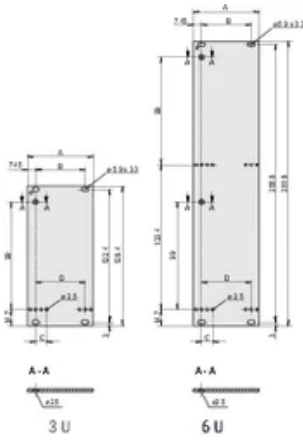

DIAGRAMS

WARNING

nVent products shall be installed and used only as indicated in nVent's product instruction sheets and training materials. Instruction sheets are available at www.nvent.com and from your nVent customer service representative. Improper installation, misuse, misapplication or other failure to completely follow nVent's instructions and warnings may cause product malfunction, property damage, serious bodily injury and death and/or void your warranty.

North America

All locations
+1.763.422.2661
Chat with us:
nvent.com/schroff

Europe

Straubenhardt, Germany
+49.7082.794.0
Betschdorf, France
+33.3.88.90.64.90
Warsaw, Poland
+48.22.209.98.35
Assago, Italy
+39.02.932.7141
Chat with us:
nvent.com/schroff

Asia

Shanghai, China
+86.21.2412.6943
Qingdao, China
+86.532.8771.6101
Singapore
+65.6768.5800
Shin-Yokohama, Japan
+81.45.476.0271
Chat with us:
nvent.com/schroff

Middle East & India

Dubai, United Arab Emirates
+971.4.378.1700
Bangalore, India
+91.80.6715.2001
Istanbul, Turkey
+90.216.250.7374
Chat with us:
nvent.com/schroff

Our powerful portfolio of brands:

CADDY ERICO HOFFMAN ILSCO SCHROFF TRACHTE