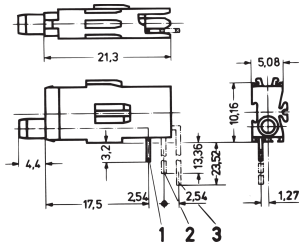

# Single LED Test Socket, Ø 2 mm

Test sockets for mounting plane 1 and 2, short and long type.

## FEATURES

Long type for mounting plane 1 and 2

Short type for mounting plane 1

## ADDITIONAL PRODUCT DETAILS

Required front panel drill hole: Ø 4 mm.

Dimensions of connecting pins: 0.3 × 0.6 mm.

Please take into consideration that deliveries may be carried out in the stated SPQs (SPQ, e.g. 5 pieces, 10 pieces, 50 pieces, etc.). Differing order quantities (e.g. 2 pieces) may be changed to the next possible delivery quantity = Standard Pack Quantity.