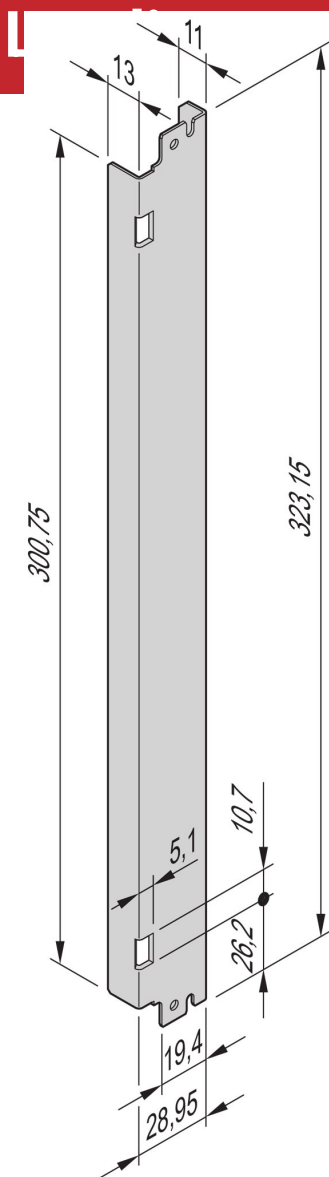

ATCA Front Panel, St, Reinforced, With Spring

AdvancedTCA front panel for spring-loaded IEA handle with die-cast end piece.

CERTIFICATIONS

North America

All locations

+1.763.422.2661

Chat with us:

nvent.com/schroff