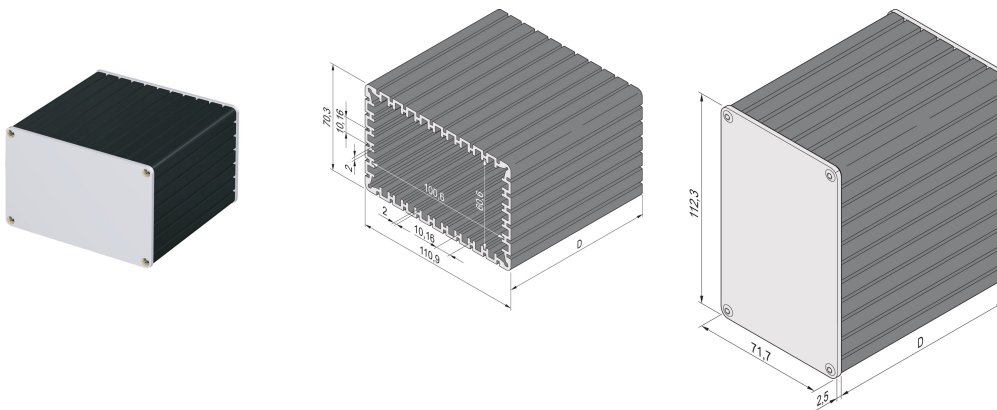

Minipac Rectangular Shape Case, Desktop

CATALOG NUMBER

24814-024

The rectangular Alu-profile case enables a user to insert 4 standard PCBs (height 100 mm x depth 160 mm). The PCBs will be inserted in grooves in the Alu-profile tube. Both sides are covered with 2.5 mm thick front panels.

CERTIFICATIONS

FEATURES

Accommodates 4 standardized PCBs (height 100 mm, depth 160 mm) or rotated by 90° to accommodate 8 non-standardized PCBs (height 60 mm, depth 160 mm)

PCB thickness 1.6 mm, spacing 10.16 mm (2 HP)

Length D = 160 mm, long side 110.9 mm, short side 70.3 mm

Desktop version

PRODUCT ATTRIBUTES

Product Type: Small Form Factor Case

Product Family: Minipac

Type: Desktop

Height: 112.3mm

Width: 71.7mm

Depth: 160.5mm

Material: Aluminum

Color: Black

Finish: Anodized

Protection Rating: IP40

Cooling: Non-Perforated

Shape: Rectangular

Package Quantity: 1