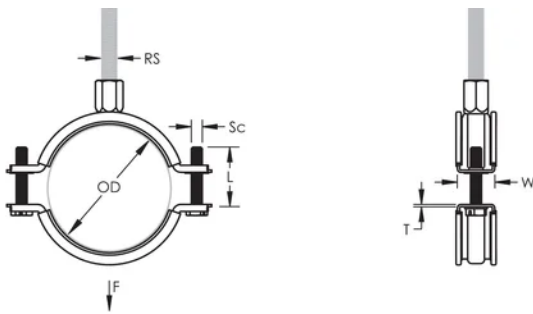

Finish: Electropolished

Color: Black

Temperature: -50 to 110 °C

Outer Diameter (OD): 37 - 44 mm

Pipe Size: 1 1/4" Min

NB/DN: 32

Rod Size (RS): M8;M10

Width (W): 20 mm

Thickness (T): 1 mm

Screw Diameter (Sc): 6

Screw Length (L): 27mm

Static Load: 700N

ADDITIONAL PRODUCT DETAILS

Lining is EPDM rubber.

DIAGRAMS

WARNING