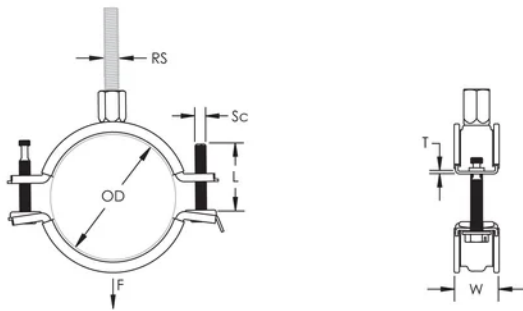

Combo head bolt works with slotted, hex, or Phillips drivers

Longer ears position the screw farther from the hanger, improving tool clearance when the screw is tightened

Combination nut can be attached to M8 or M10 threaded rod, simplifying material handling

Outer Diameter (OD): 15 - 19 mm

Rod Size (RS): M8;M10

NB/DN: 10

Pipe Size: 3/8"

Width (W): 20 mm

Thickness (T): 1 mm

Screw Diameter (Sc): 6

Screw Length (L): 27mm

Static Load: 1000N

ADDITIONAL PRODUCT DETAILS

Lining is EPDM rubber.

DIAGRAMS

WARNING

nVent products shall be installed and used only as indicated in nVent's product instruction sheets and training materials. Instruction sheets are available at www.nvent.com and from your nVent customer service representative. Improper installation, misuse, misapplication or other failure to completely follow nVent's instructions and warnings may cause product malfunction, property damage, serious bodily injury and death and/or void your warranty.