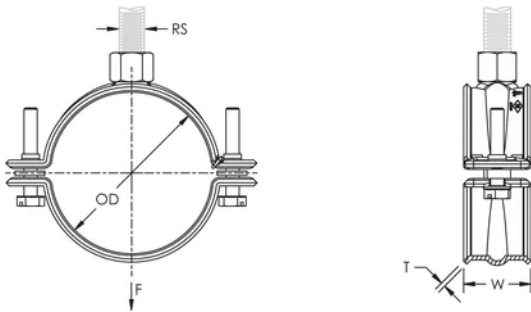

Ideal for installations where space is limited and require services to be ran close to the attachment surface

Suitable for 3/4" - 2" (20 - 50 DN) steel sprinkler pipe

Eliminates the need to seismically brace when drops are kept within 6" (150 mm) of the attachment surface

## PRODUCT ATTRIBUTES

Article Number: 595059

Material: Steel

Finish: Electrogalvanized

Pipe Size: 2" Min

NB/DN: 50

Outer Diameter (OD): 60.3 - 63 mm

Rod Size (RS): M10

Width (W): 30 mm

Thickness (T): 2 mm

Static Load: 1725N

## DIAGRAMS