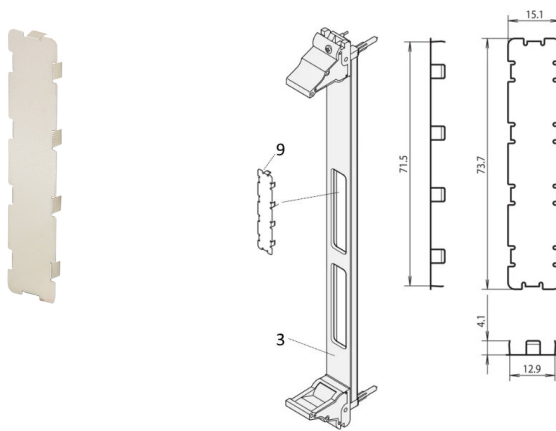

PMC Mezzanine Front Panel Cutout Cover for EMC Protection, Black

CATALOG NUMBER

60835-024

The stainless steel EMC cover enable to close unused cut-outs in the PMC mezzanine front panels.

CERTIFICATIONS

FEATURES

Material stainless steel, 0.2 mm

EMC cover to close unused cut-outs in the PMC mezzanine front panels

PRODUCT ATTRIBUTES

Package Quantity: 1

Finish: Chrome

Material: Stainless Steel

Product Type: Cover

Works With: Front Panels