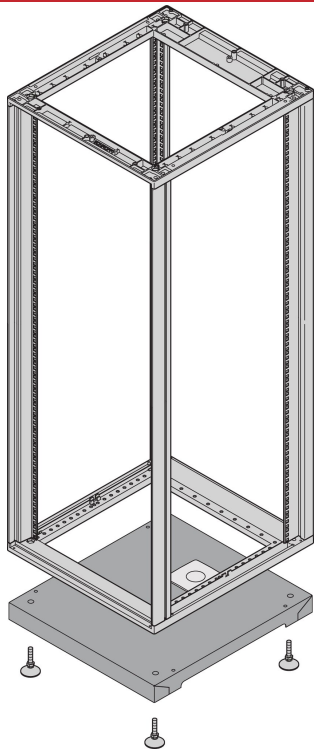

Novastar Base/Plinth

Base Plate for Rear Cable Ducting which cut out for cable management. Opening is covered with plastic. Accessory brush strip can build in.

CERTIFICATIONS

FEATURES

Static load-carrying capacity 400 kg

Adjustable feet, height 57 mm ... 67 mm

St, 1.5 mm, RAL 7021

Cable ducting 110 x 76 mm

Incl. GND/earthing

SPECIFICATIONS

| | |
|----------------------|-------------------|
| Height: | 45mm |
| Product Type: | Cabinet/Rack Base |
| Material: | Steel |

Table 1/2

| Catalog Number | Width | Depth | Package Quantity | Color | Color Code | Finish |
|----------------|--------|--------|------------------|------------|------------|---------------|
| 27230-072 | 553mm | 800mm | 1 | Black Grey | RAL 7021 | Powder Coated |
| 27230-070 | 553mm | 500mm | 1 | Black Grey | RAL 7021 | Powder Coated |
| 27230-080 | 1000mm | 1000mm | 1 | Black Grey | RAL 7021 | Powder Coated |
| 27230-076 | 900mm | 900mm | 1 | Black Grey | RAL 7021 | Powder Coated |
| 27230-071 | 553mm | 600mm | 1 | Black Grey | RAL 7021 | Powder Coated |