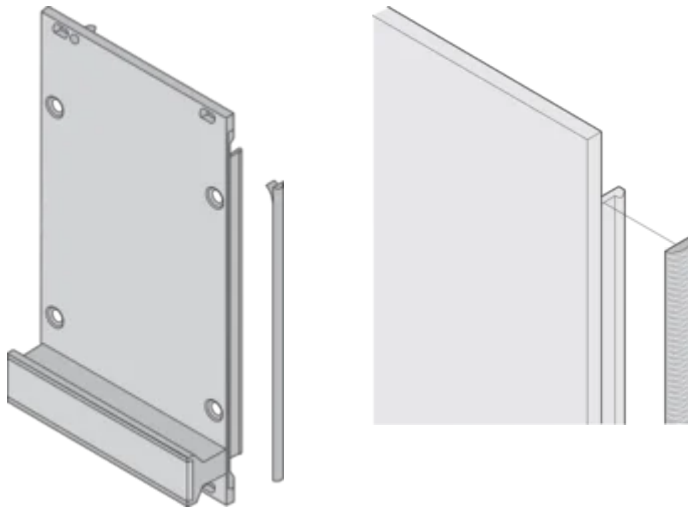

Height (H): 232mm

Material: Thermoplastic Elastomer

Product Family: EuropacPRO; RatiopacPRO; RatiopacPRO AIR; PropacPRO; Frame Type Plug-In Unit

Product Type: Shielding Kit

Width (W): 3.8mm

Works With: Subracks; Cases; Front Panels

Flammability Rating: UL® 94V-0

Gross Weight: 0.092kg

ADDITIONAL PRODUCT DETAILS

EMC gaskets (textile) are required for shielding the front panels.

DIAGRAMS

WARNING

---

nVent products shall be installed and used only as indicated in nVent's product instruction sheets and training materials. Instruction sheets are available at www.nvent.com and from your nVent customer service representative. Improper installation, misuse, misapplication or other failure to completely follow nVent's instructions and warnings may cause product malfunction, property damage, serious bodily injury and death and/or void your warranty.