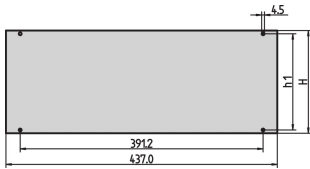

Inpac Front Panel

The front panel can be assembled on to the Inpac Case.

CERTIFICATIONS

FEATURES

Al panel, 2.5 mm

SPECIFICATIONS

- Depth:** 2.5mm
- Material:** Aluminum
- Finish:** Anodized
- Works With:** Cases
- Accessory Type:** Front panel
- Product Type:** Front Panel
- Product Family:** Inpac

Table 1/2

Catalog Number	Rack Height	Package Quantity	Front Finish	Rear Finish	Treated Edges	EMC Shielding
30828-055	2U	1	Anodized	Anodized	No	No
30828-067	6U	1	Anodized	Anodized	No	No
30828-061	4U	1	Anodized	Anodized	No	No
30828-058	3U	1	Anodized	Anodized	No	No

Table 2/2

Catalog Number	Height	Width
30828-055	76mm	437mm
30828-067	253.8mm	437mm
30828-061	165mm	437mm
30828-058	120.5mm	437mm

ADDITIONAL PRODUCT DETAILS

The assembly kit for the front panel is included with the 19" chassis.