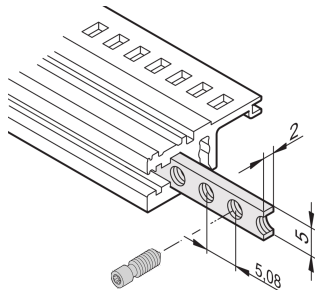

Horizontal Rails Threaded Insert, M2.5

The threaded insert is a metal strip with thread M2.5 and allows the fixing of front panels.

CERTIFICATIONS

FEATURES

The collar screws used for fixing partial-width front panels must be 12.3 mm long

Usable for all horizontal rails

SPECIFICATIONS

- Works With:** Subracks; Cases
- Product Family:** EuropacPRO; RatiopacPRO; RatiopacPRO AIR; CompacPRO; PropacPRO; Inpac
- Material:** Steel
- Product Type:** Threaded Insert
- Finish:** Zinc Plated

Table 1/1

Catalog Number	Rack Width	Package Quantity	Length
34561-328	28HP	1	146.82mm
34561-363	84HP	1	324.62mm
34561-384	84HP	1	431.3mm
34561-342	42HP	1	217.94mm
34565-196	196HP	1	1000.26mm

Catalog Number	Rack Width	Package Quantity	Length
34561-320	20HP	1	106.18mm
34561-340	40HP	1	207.78mm