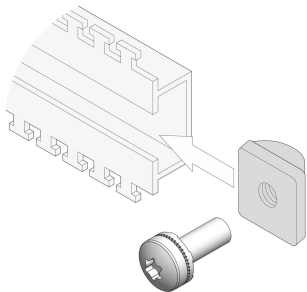

Slide Nuts with Screw

For variable assembly of 19" components outside the EIA increments

FEATURES

Slide Nut Kit Slide nut for C-profiles

SPECIFICATIONS

- Finish:** Nickel Plated
- Product Type:** Nut
- Material:** Stainless Steel

Table 1/1

Catalog Number	Package Quantity
21120-210	4
21120-211	50

WARNING

nVent products shall be installed and used only as indicated in nVent's product instruction sheets and training materials. Instruction sheets are available at www.nvent.com and from your nVent customer service representative. Improper installation, misuse, misapplication or other failure to completely follow nVent's instructions and warnings may cause product malfunction, property damage, serious bodily injury and death and/or void your warranty.