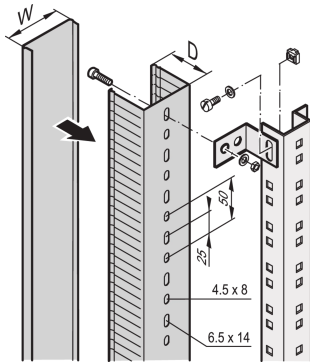

Cable Channel

Cable ducting in side and rear cabinet areas and mounting on cabinet uprights, depth members or C-profiles.

CERTIFICATIONS

FEATURES

For cable ducting in side and rear cabinet areas

For mounting on cabinet uprights, depth members or C-profiles

SPECIFICATIONS

Product Type: Cable Tray

Table 1/1

| Catalog Number | Material | Package Quantity | Finish | Type | Cable Type | Certifications |
|----------------|----------|------------------|---------------|---------------|------------|----------------|
| 60103-010 | PVC | 1 | | Cable Channel | Vertical | RoHS |
| 60103-011 | PVC | 1 | | Cable Channel | Vertical | RoHS |
| 24630-059 | Steel | 2 | Powder Coated | | Horizontal | |
| 24630-058 | Steel | 2 | Powder Coated | | Horizontal | |