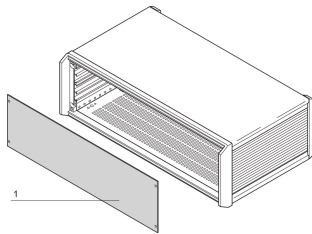

PropacPRO Front Panel, Full Width, Unshielded

The front panel, full width for PropacPRO Case mounts to the frame of the case.

CERTIFICATIONS

FEATURES

Al panel, 2.0 mm (84 HP 2.5 mm)

SPECIFICATIONS

- Material:** Aluminum
- Finish:** Anodized
- Accessory Type:** Front panel
- Product Type:** Front Panel

Table 1/2

Catalog Number	Rack Height	Rack Width	Package Quantity	Front Finish	Rear Finish	Treated Edges
20850-136	3U	63HP	1	Anodized	Anodized	No
20850-158	6U	84HP	1	Anodized	Conductive	No
20850-129	2U	63HP	1	Anodized	Anodized	No
20850-135	3U	42HP	1	Anodized	Anodized	No
20850-142	4U	42HP	1	Anodized	Anodized	No
20850-143	4U	63HP	1	Anodized	Anodized	No
20850-130	2U	84HP	1	Anodized	Anodized	No

Catalog Number	Rack Height	Rack Width	Package Quantity	Front Finish	Rear Finish	Treated Edges
20850-144	4U	84HP	1	Anodized	Anodized	No
20850-134	3U	28HP	1	Anodized	Anodized	No
20850-128	2U	42HP	1	Anodized	Anodized	No
20850-137	3U	84HP	1	Anodized	Anodized	No