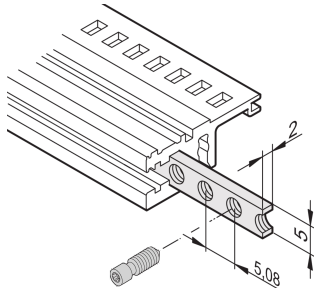

Horizontal Rails Threaded Insert, M2.5

The threaded insert is a metal strip with thread M2.5 and allows the fixing of front panels.

CERTIFICATIONS

FEATURES

The collar screws used for fixing partial-width front panels must be 12.3 mm long

Usable for all horizontal rails

SPECIFICATIONS

- Works With:** Subracks; Cases
- Product Family:** EuropacPRO; RatiopacPRO; RatiopacPRO AIR; CompacPRO; PropacPRO; Inpac
- Material:** Steel
- Product Type:** Threaded Insert
- Finish:** Zinc Plated

Table 1/1

Catalog Number	Rack Width	Package Quantity	Length
34561-328	28HP	1	146.82mm
34561-363	84HP	1	324.62mm
34561-384	84HP	1	431.3mm
34561-342	42HP	1	217.94mm
34565-196	196HP	1	1000.26mm

Catalog Number	Rack Width	Package Quantity	Length
34561-320	20HP	1	106.18mm
34561-340	40HP	1	207.78mm