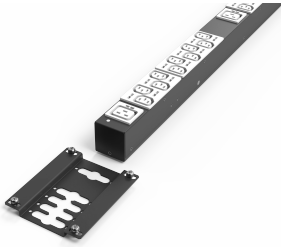

# PDU Mounting Bracket

Assembly kits for PDUs. Allows easy integration of PDUs in a rack.

## SPECIFICATIONS

**Product Type:** Bracket

Table 1/1				
Catalog Number	Type	Package Quantity	Finish	Material
20110-068	Basic PDU	2		Stainless Steel
23130-010	Intelligent PDU, Double	2	Powder Coated	Steel