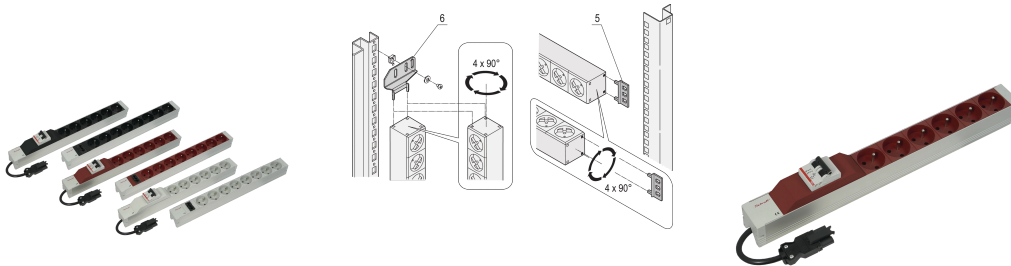

# Socket Strip, UTE, With Wieland® Input, 8 Sockets, 19", Red

### CATALOG NUMBER

60110-348

Modular, compact PDU with many function elements. Using a 1 U by 1 U aluminum chassis the PDU can easily be integrated in a rack. The Wieland connector allows easy combination with different power input cords.

### FEATURES

Input via Wieland® GST 18 plug

Socket strips can be rotated through all four directions (in 90° increments) during fitting

Output via UTE sockets

Horizontal or vertical mounting

Installation height 1 U

## PRODUCT ATTRIBUTES

---

Socket Type: UTE

Socket Quantity: 8

Switched Outlets: No

Voltage AC: 230V

Package Quantity: 1

Color: Red