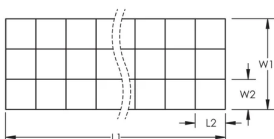

Pool Mesh

The requirements for bonding and grounding permanently installed indoor and outdoor swimming pools are provided in Article 680 "Swimming Pools, Fountains and Similar Installations" of the 2005 Edition of the National Electrical Code (NEC®). All of the bonded parts in or around swimming pools must be attached to an equipotential bonding grid. This grid must extend 3' (0.91 m) beyond the inside surface of the pool under concrete, stone or other paved walking surfaces.

Please note that pools made of non-conductive materials (fiberglass composite, vinyl lined polymer or other non-conductive materials) do not require an equipotential grid that covers the full contour of the bottom and sides of the pool. However, an equipotential grid is still required around the perimeter of the pool extending 3' (0.91 m) beyond the sides of the pool.

FEATURES

Convenient, efficient and economical solution for equipotential bonding grids for swimming pool applications

SPECIFICATIONS

Material: Copper

Table 1/1

Catalog Number	Length 1 (L1)	Width 1 (W1)	Grid Spacing (L2 x W2)	Conductor Size
POOLMESH2100	30500 mm	0.61 m	305 mm x 305 mm	#8 Solid
POOLMESH250	15200 mm	0.61 m	305 mm x 305 mm	#8 Solid
POOLMESH3100	30500 mm	0.92 m	305 mm x 305 mm	#8 Solid
POOLMESH350	15200 mm	0.92 m	305 mm x 305 mm	#8 Solid

DIAGRAMS