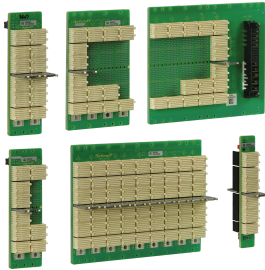

CPCI Serial Backplane

The nVent SCHROFF CompactPCI Serial backplanes support the highest data transfer rates with PCIe up to Gen 3, 10GbE, USB 3.0 and S-ATA Rev. 3.0

CERTIFICATIONS

FEATURES

Conforms to PICMG CompactPCI Serial (CPCI-S.0 R2.0) specification

Utility connector on rear of backplane

Mechanical centering and keying/coding strip in stainless steel on every fully equipped front and rear slot

SPECIFICATIONS

Table 1/2

Catalog Number	Product Type	Number of Slots	Rack Height	Backplane Type	System Slot	Slot Width
23007-661	Backplane	1	3U	CompactPCI Serial, No Bus		4HP
23007-641	Backplane	1	3U	CompactPCI Serial, No Bus		4HP
23007-681	Backplane	1	3U	CompactPCI Serial, No Bus		4HP
23007-621	Backplane	1	3U	CompactPCI Serial, No Bus		4HP

Catalog Number	Product Type	Number of Slots	Rack Height	Backplane Type	System Slot	Slot Width
23007-679	Backplane	9	3U	CompactPCI Serial with Ethernet Star	Right	4HP
23007-668	Backplane	8	3U	CompactPCI Serial with Ethernet Star	Left	4HP
23007-629	Backplane	9	3U	CompactPCI Serial with Ethernet Star	Left	4HP
23007-669	Backplane	9	3U	CompactPCI Serial with Ethernet Star	Left	4HP
23007-676	Backplane	6	3U	CompactPCI Serial with Ethernet Star	Right	4HP
23007-677	Backplane	7	3U	CompactPCI Serial with Ethernet Star	Right	4HP
23007-628	Backplane	8	3U	CompactPCI Serial with Ethernet Star	Left	4HP
23007-636	Backplane	6	3U	CompactPCI Serial with Ethernet Star	Right	4HP
23007-627	Backplane	7	3U	CompactPCI Serial with Ethernet Star	Left	4HP
23007-682	Backplane	2	3U	CompactPCI Serial with Ethernet Full-mesh	Left	4HP
23007-683	Backplane	3	3U	CompactPCI Serial with Ethernet Full-mesh	Left	4HP
23007-667	Backplane	7	3U	CompactPCI Serial with Ethernet Star	Left	4HP
23007-695	Backplane	5	3U	CompactPCI Serial with Ethernet Full-mesh	Right	4HP